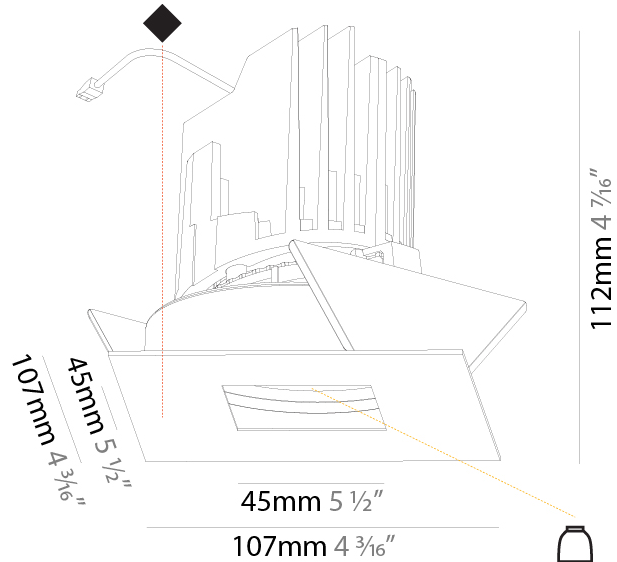

PHYSICAL

Shape: Square
Length (mm): 107
Length (in): 4 3/16
Width (mm): 107
Width (in): 4 3/16
Depth (mm): 112
Depth (in): 4 7/16
Ceiling Thickness (mm): 10 / 12.5 / 15
Ceiling Thickness (in): 3/8 or 1/2 or 9/16
Min. Recessing Depth (mm): 130
Min. Recessing Depth (in): 5 1/8
Light Distribution: Adjustable / Downlight
Weight (kg): 0.479
Weight (lbs): 1.06
Fixture Finish: SSR / BKV / CWI / CRY / HAB / UFT / ITA / RUA / FTG / MYG / LOD / PUS / FRO / FUP / KIA / POP / BLS / SPG / MEY / GOH / GUM / CHC / COM / ABZ / JAG / OBR / MOS / ROR
Fixture Material: Aluminum Die Cast
Cut-out Measurements: 98mm / 3 7/8"

ELECTRICAL

Lamp Type: LED (Zhaga Standard)
Input Wattage (W): 16.5
Total Output Wattage (W): 14
Dimming: Tri-Mode (Non-Dimming and Phase Dimming (120Vac only) and 0-10V Dimming)
Driver Included: No
Driver Location: Recessed Housing
Driver Type: Constant Current - Universal
Driver Class: Class 2
Housing: See components
Input Voltage (V): 120 - 277
Constant Current (MA): 500

LED

Number of LEDs: 1
Color Temperature (°K): 2700 / 3000 / 3500 / 4000
Max. Delivered Lumen (lm): 940 / 980 / 1029 / 1050
Nominal Lumen (lm): 1386 / 1438 / 1511 / 1542
CRI: >90 CRI
Lamp Life (hrs): 50000

OPTICAL

Reflector°: 20 / 40 / 60
Adjustability: Rotational 355°; Tilt 30°

RATINGS AND CERTIFICATIONS

Certified By: Certified for North American Standards
IP rating: IP20